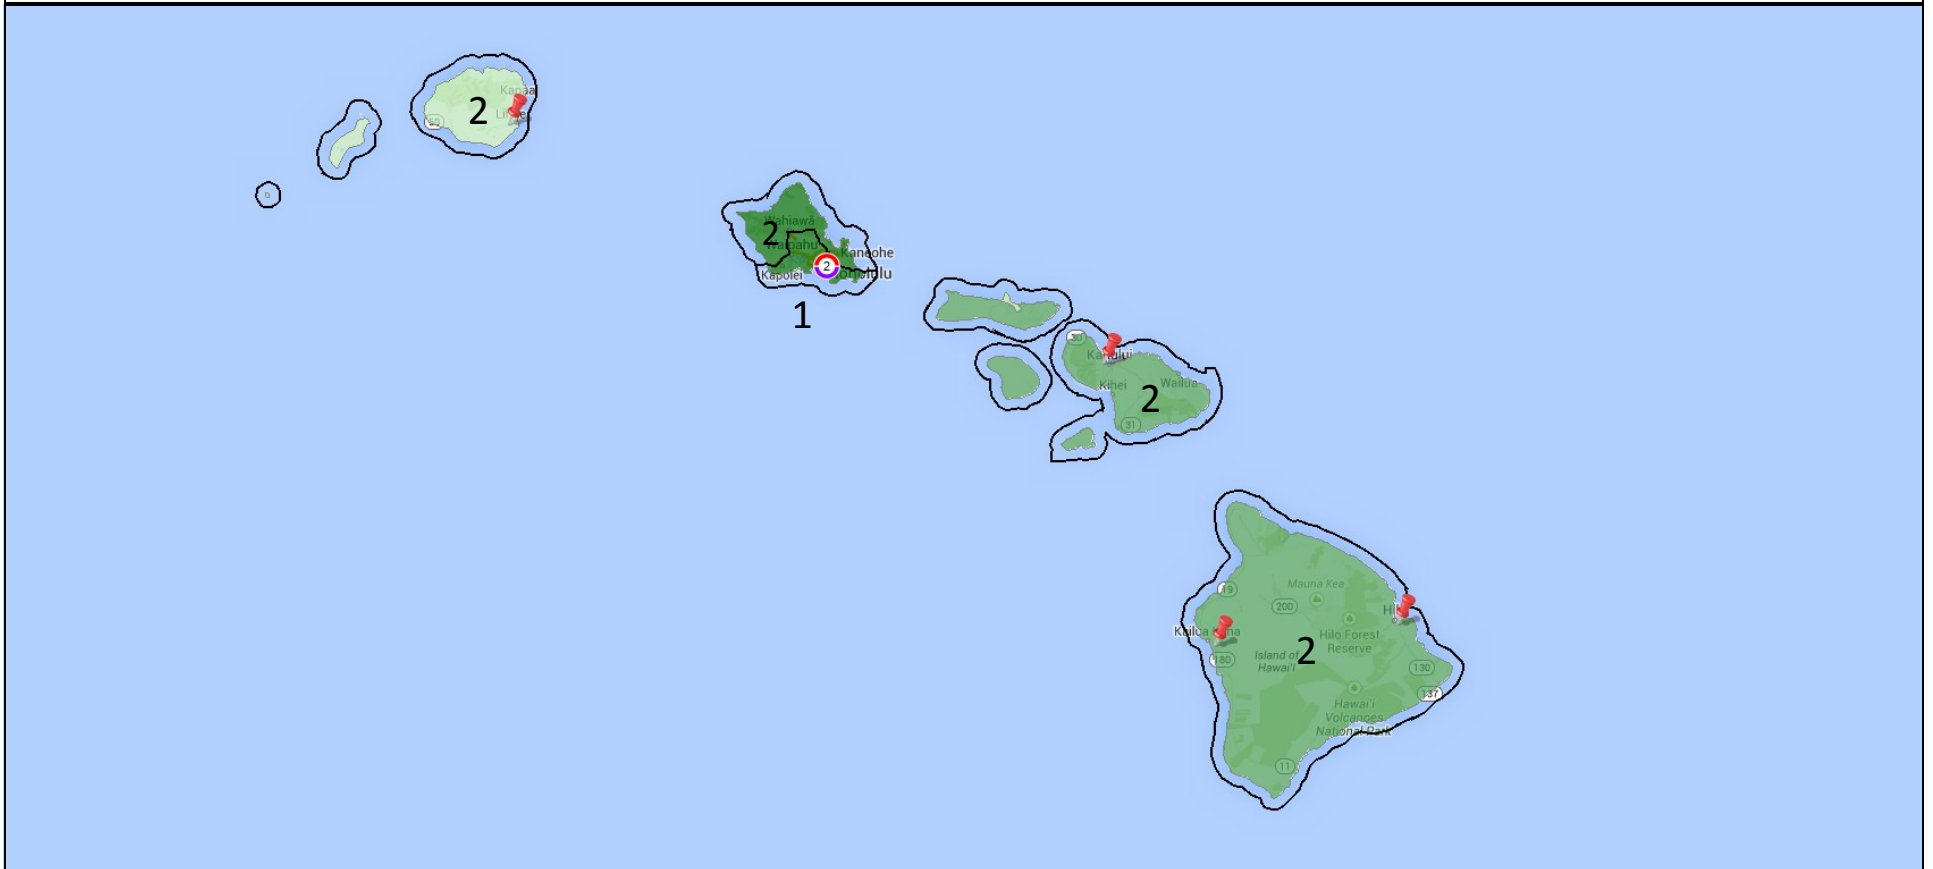

Hawaii Children's Justice Centers

NCA Membership Status, Congressional Districts, Child (Under Age 18) Population by County

National Children's Alliance Membership Status

Accredited Member

Chapter Organization Co-Located with Accredited Member CAC

Congressional District

Child Population
by County,
Age 0 to 17

 <= 25,000

 <= 50,000

 > 50,000

NATIONAL
CHILDREN'S
ALLIANCE®