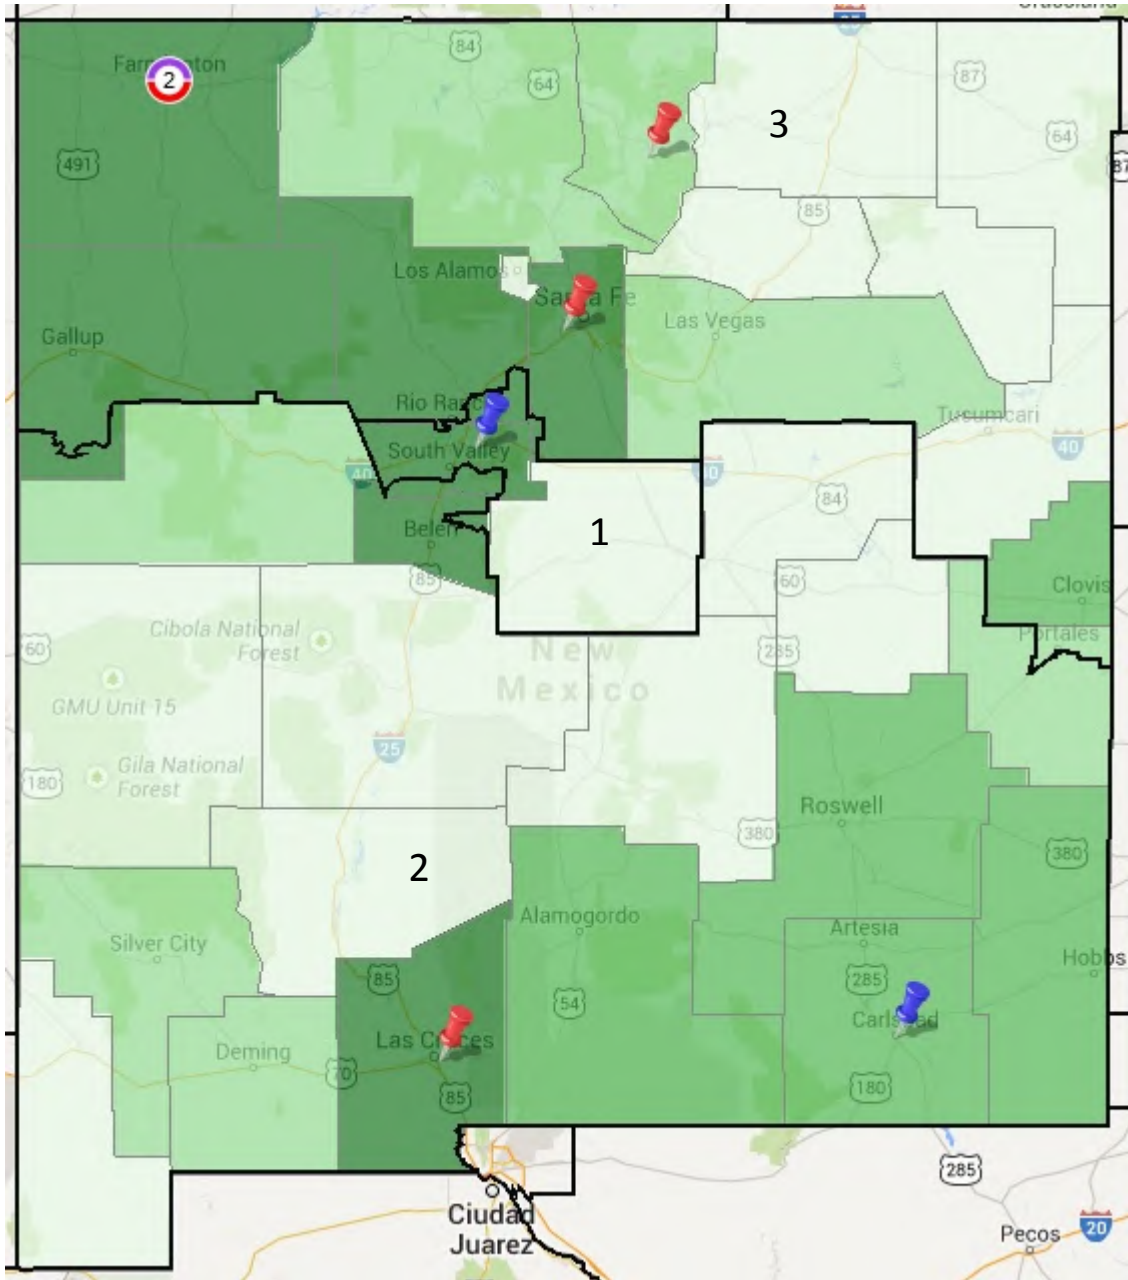

New Mexico Children's Advocacy Centers

NCA Membership Status, Congressional Districts, Child (Under Age 18) Population by County

National Children's Alliance Membership Status

Accredited Member

Associate/Developing Member

Chapter Organization Co-located with Accredited Member CAC

Congressional District

NATIONAL CHILDREN'S ALLIANCE®