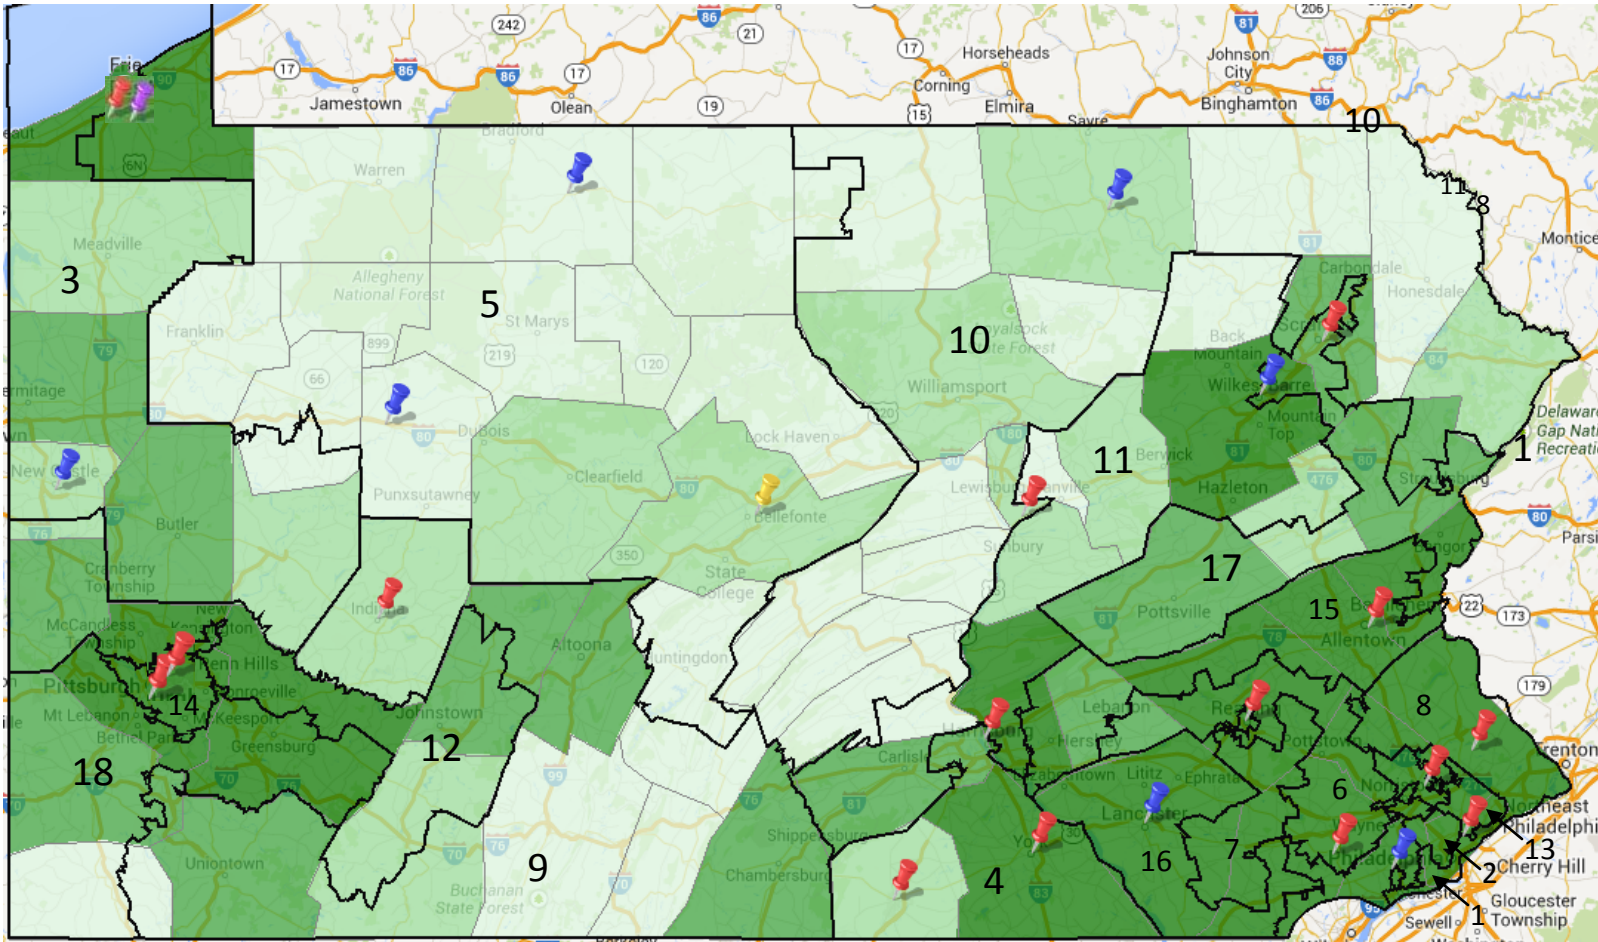

Pennsylvania Children's Advocacy Centers

NCA Membership Status, Congressional Districts, Child (Under Age 18) Population by County

National Children's Alliance Membership Status

Congressional District

NATIONAL CHILDREN'S ALLIANCE®