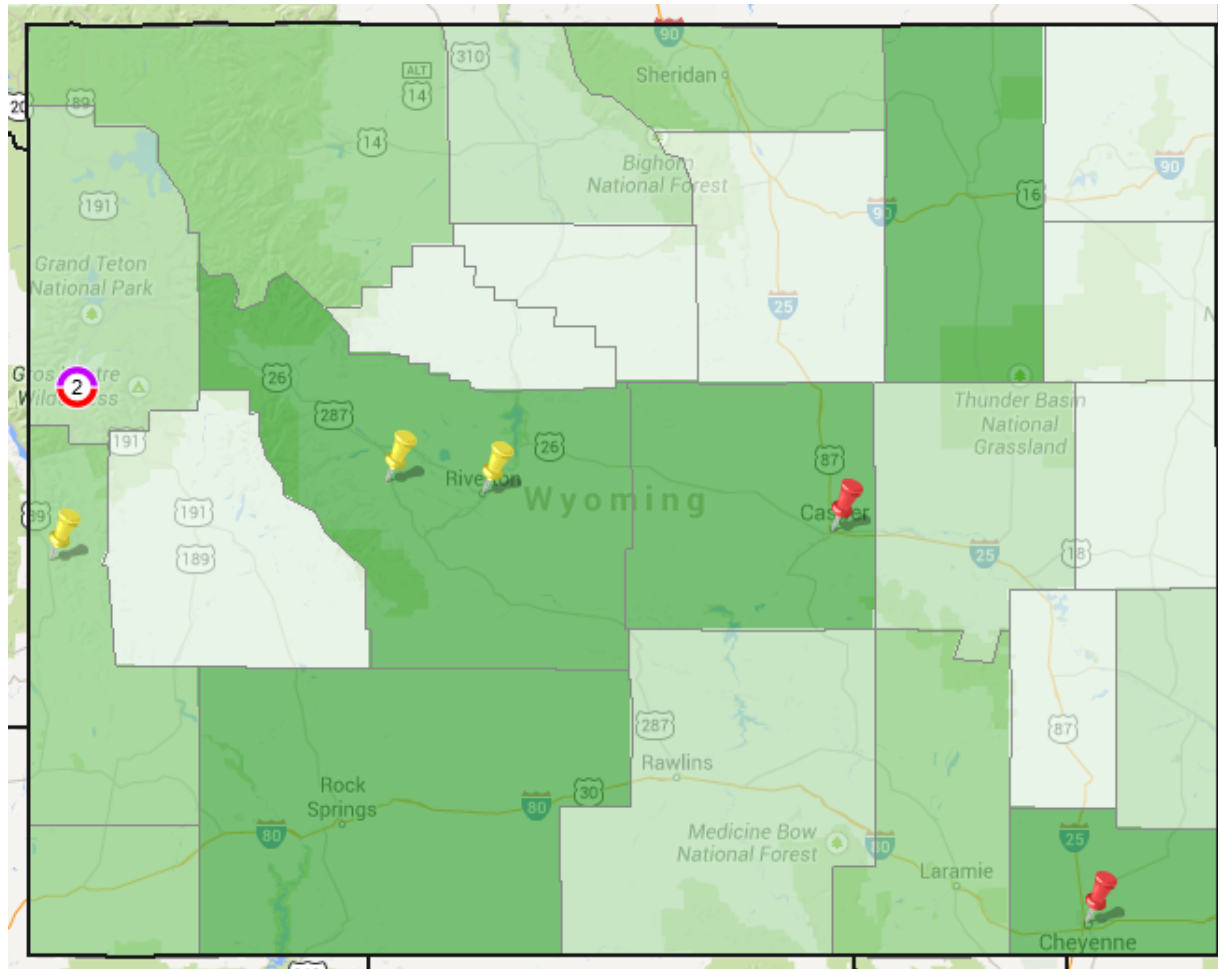

# Wyoming Children's Advocacy Centers

NCA Membership Status, Congressional Districts, Child (Under Age 18) Population by County

# Congressional District

## National Children's Alliance Membership Status

- Accredited Member
- Non-Member CAC/MDT
- Chapter Organization Co-Located with Accredited Member CAC

NATIONAL CHILDREN'S ALLIANCE®