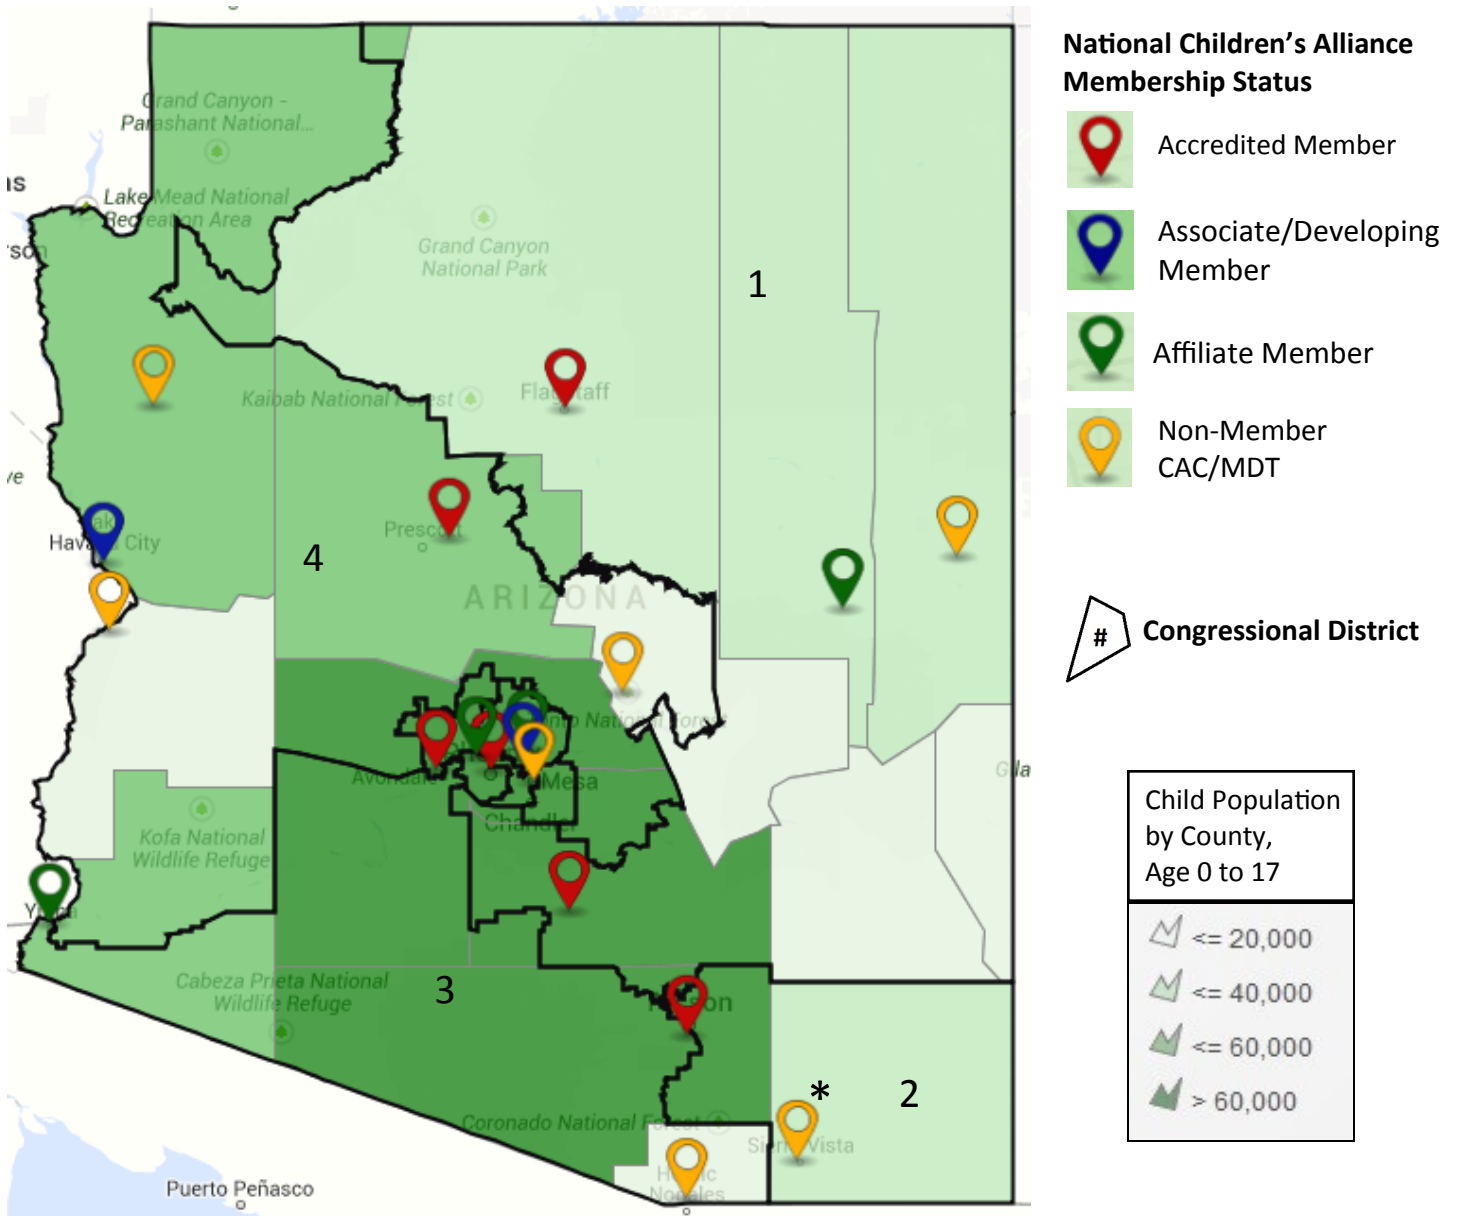

Arizona Children's Advocacy Centers

Membership Status, Congressional Districts, Child (Under Age 18) Population by County

Phoenix Metropolitan Area

* Currently Under Construction: **Cochise Family Advocacy Center - Laurie's Place**