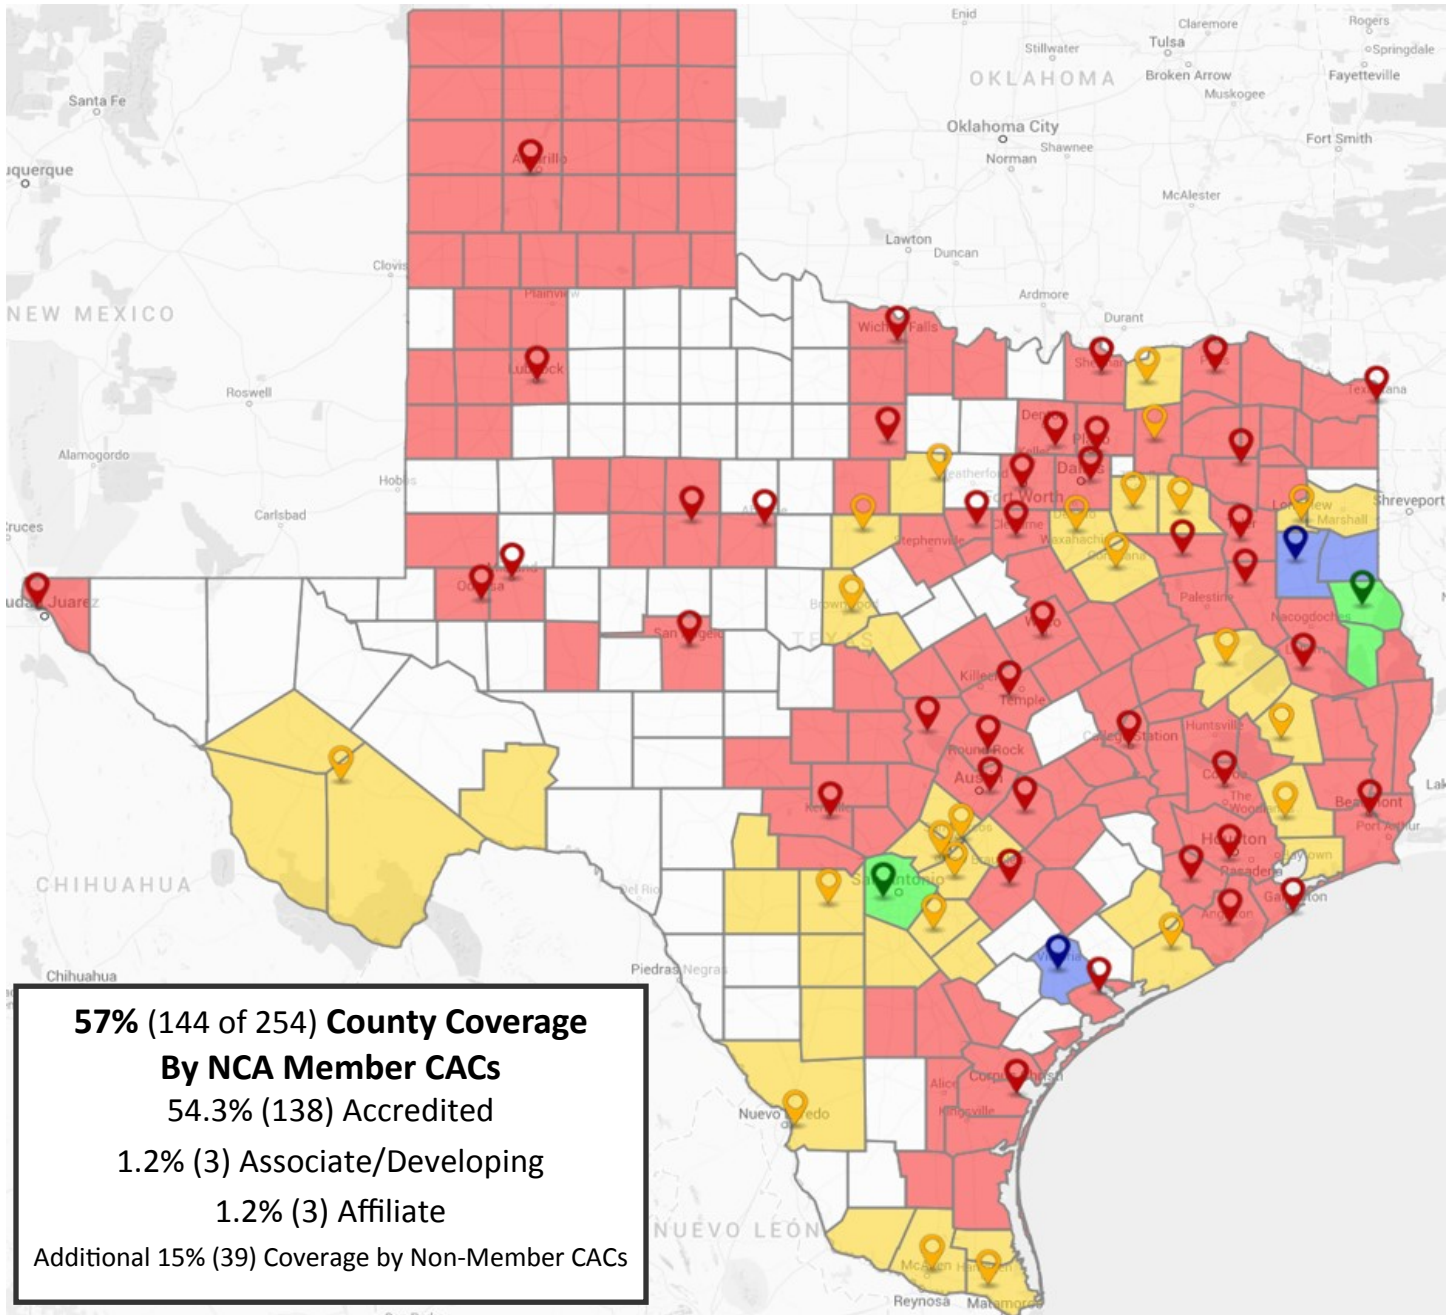

# Texas Children's Advocacy Centers

## CAC Locations & Coverage Areas by NCA Membership Status Level

### National Children's Alliance Membership Status

- |   |                             |   |  |
|---|-----------------------------|---|--|
|  | Accredited Member           |  | County Served by an Accredited CAC           |
|  | Associate/Developing Member |  | County Served by an Associate/Developing CAC |
|  | Affiliate Member            |  | County Served by an Affiliate CAC            |
|  | Non-Member CAC/MDT          |  | County Served by a Non-Member CAC/MDT        |

children's advocacy centers™ of texas

NATIONAL CHILDREN'S ALLIANCE®