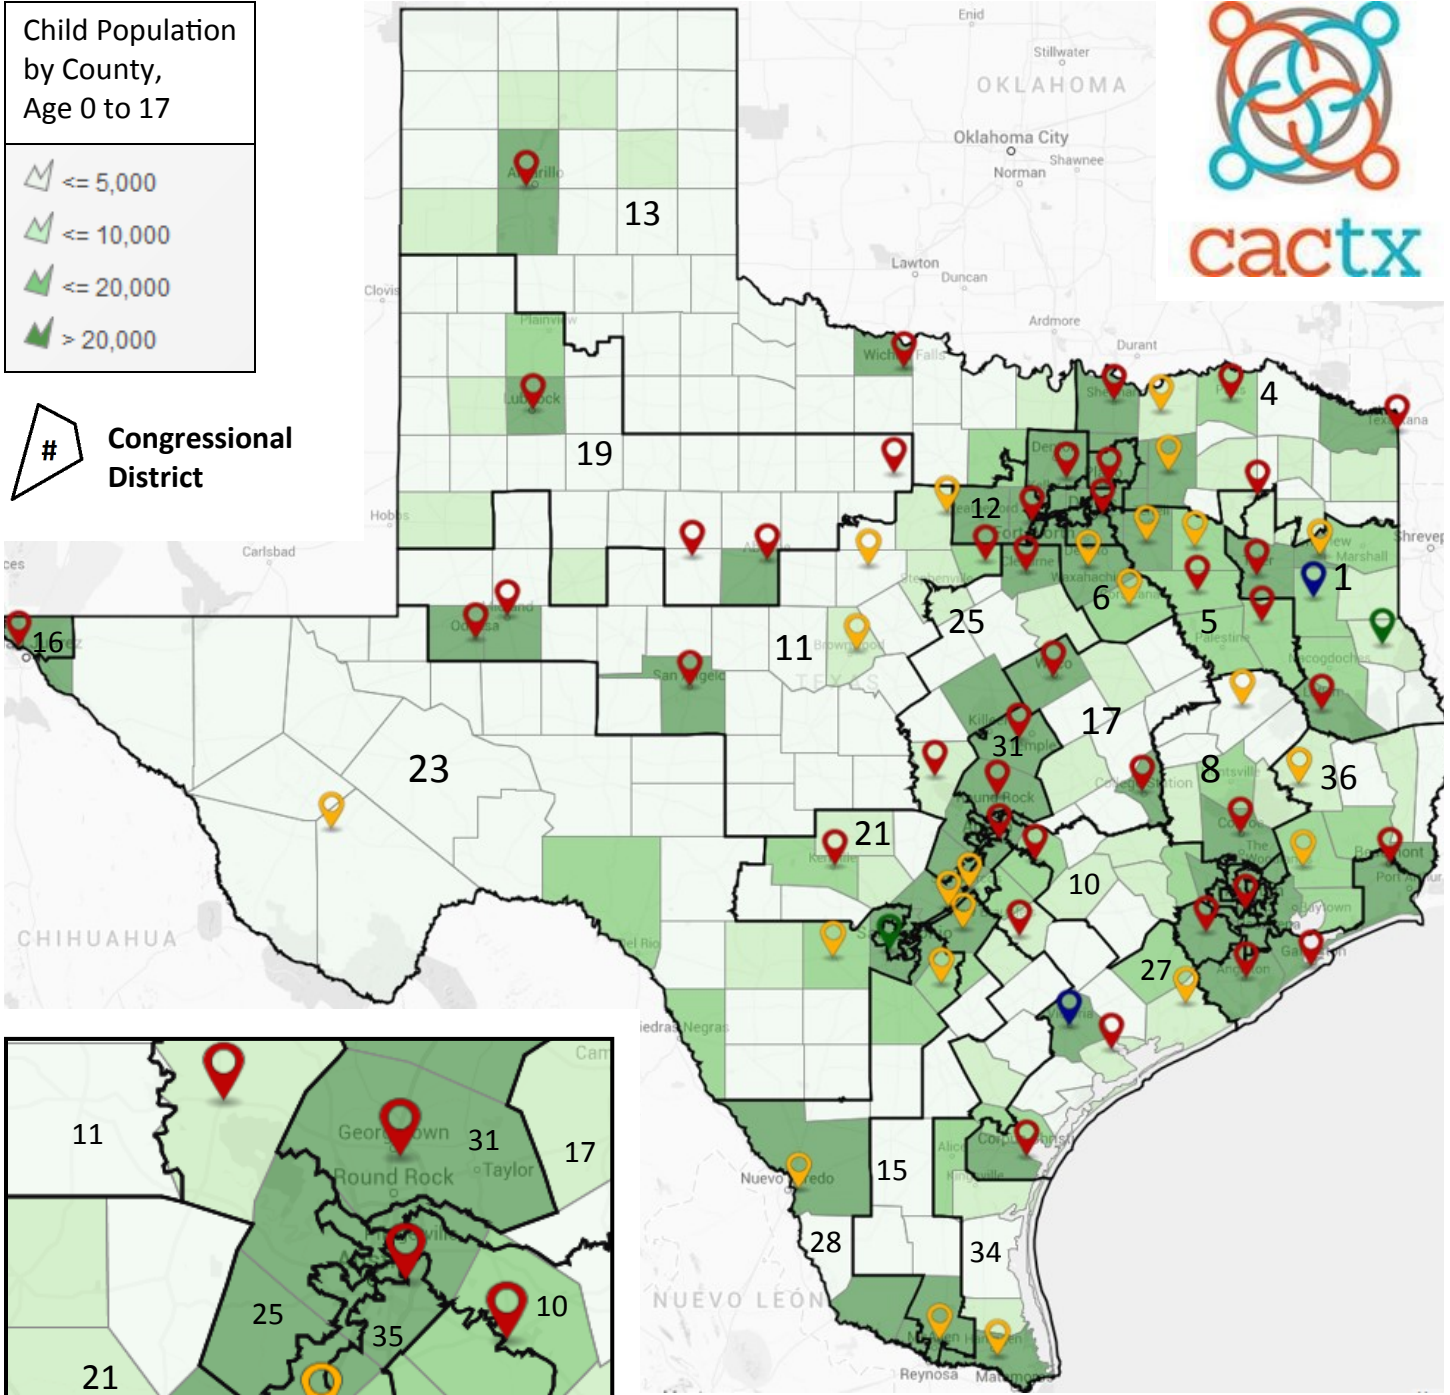

Texas Children's Advocacy Centers

NCA Membership Status, Congressional Districts, Child (Under 18) Population by County

Austin & San Antonio Metropolitan Areas

National Children's Alliance Membership Status

Accredited Member

Associate/Developing Member

Affiliate Member

Non-Member CAC/MDT

Texas Children's Advocacy Centers

NCA Membership Status, Congressional Districts, Child (Under 18) Population by County

Congressional District

National Children's Alliance Membership Status

- Accredited Member
- Non-Member CAC/MDT