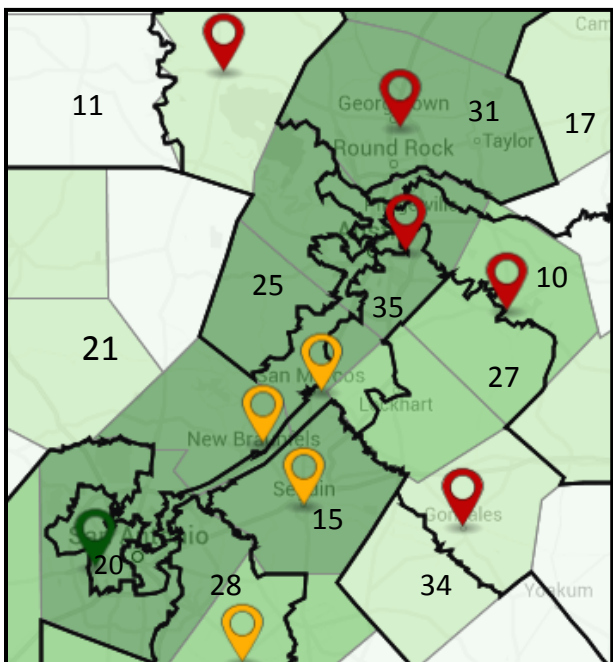

Texas Children's Advocacy Centers

NCA Membership Status, Congressional Districts, Child (Under 18) Population by County

Austin & San Antonio Metropolitan Areas

National Children's Alliance Membership Status

Accredited Member

Associate/Developing Member

Affiliate Member

Non-Member CAC/MDT

Texas Children's Advocacy Centers

NCA Membership Status, Congressional Districts, Child (Under 18) Population by County

Congressional District