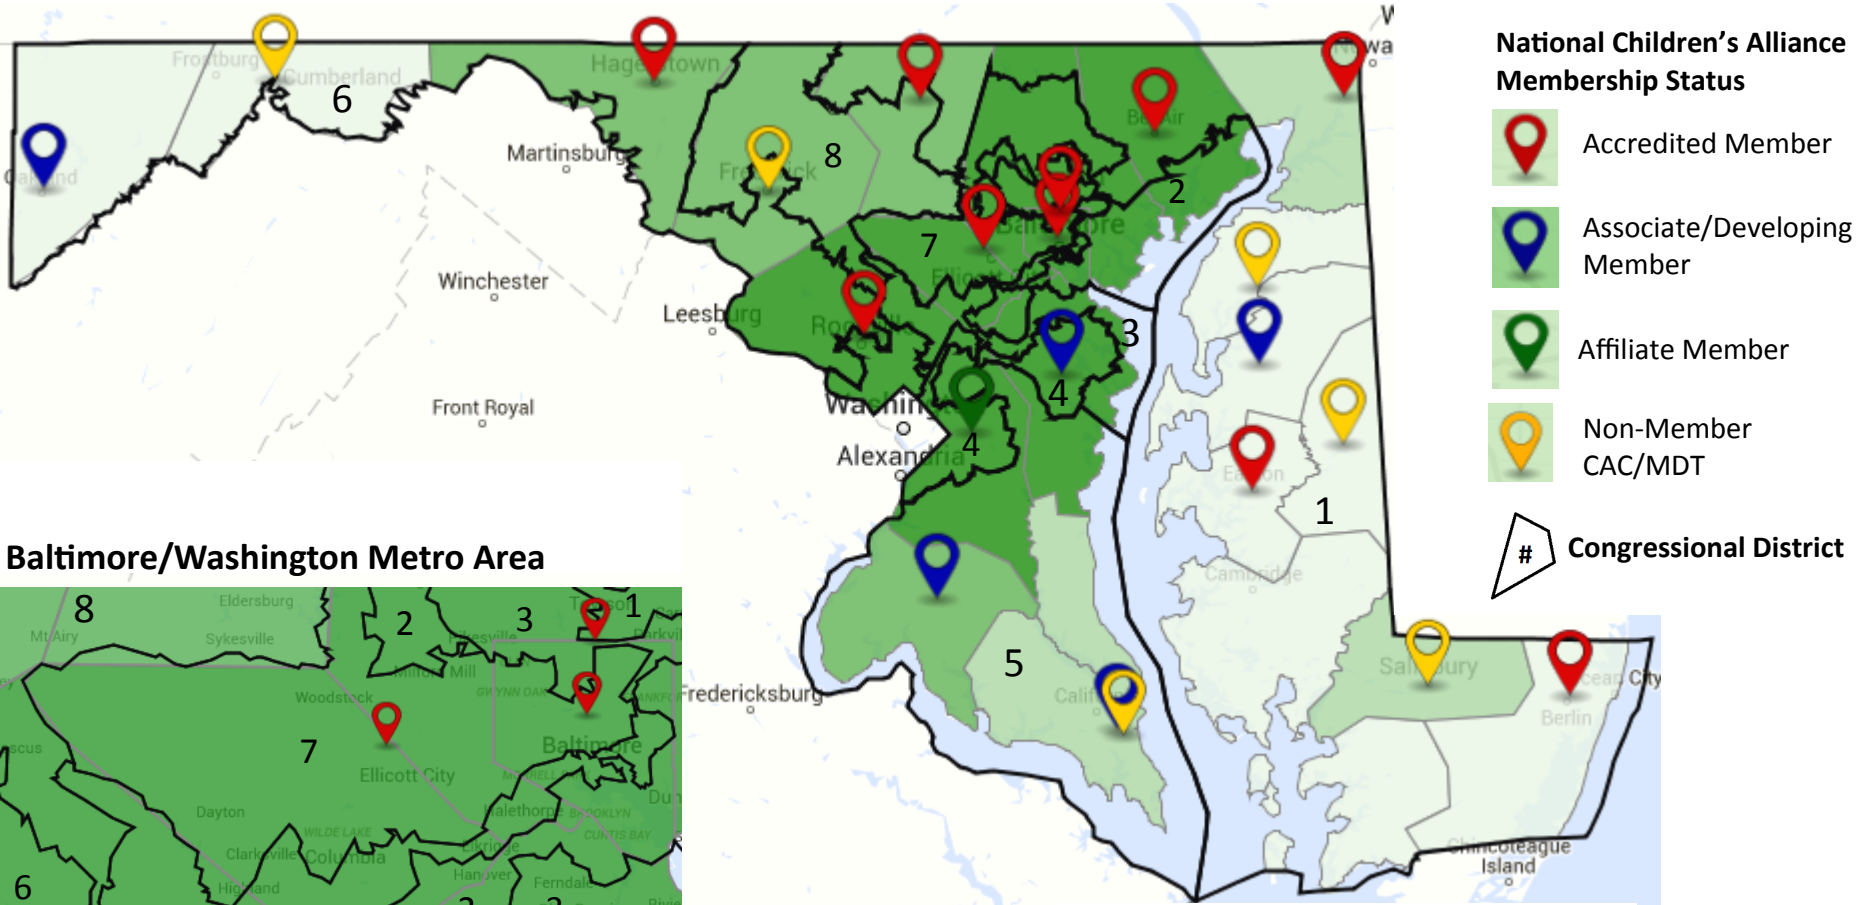

Maryland Children's Advocacy Centers

NCA Membership Status, Congressional Districts, Child (Under Age 18) Population by County

Baltimore/Washington Metro Area