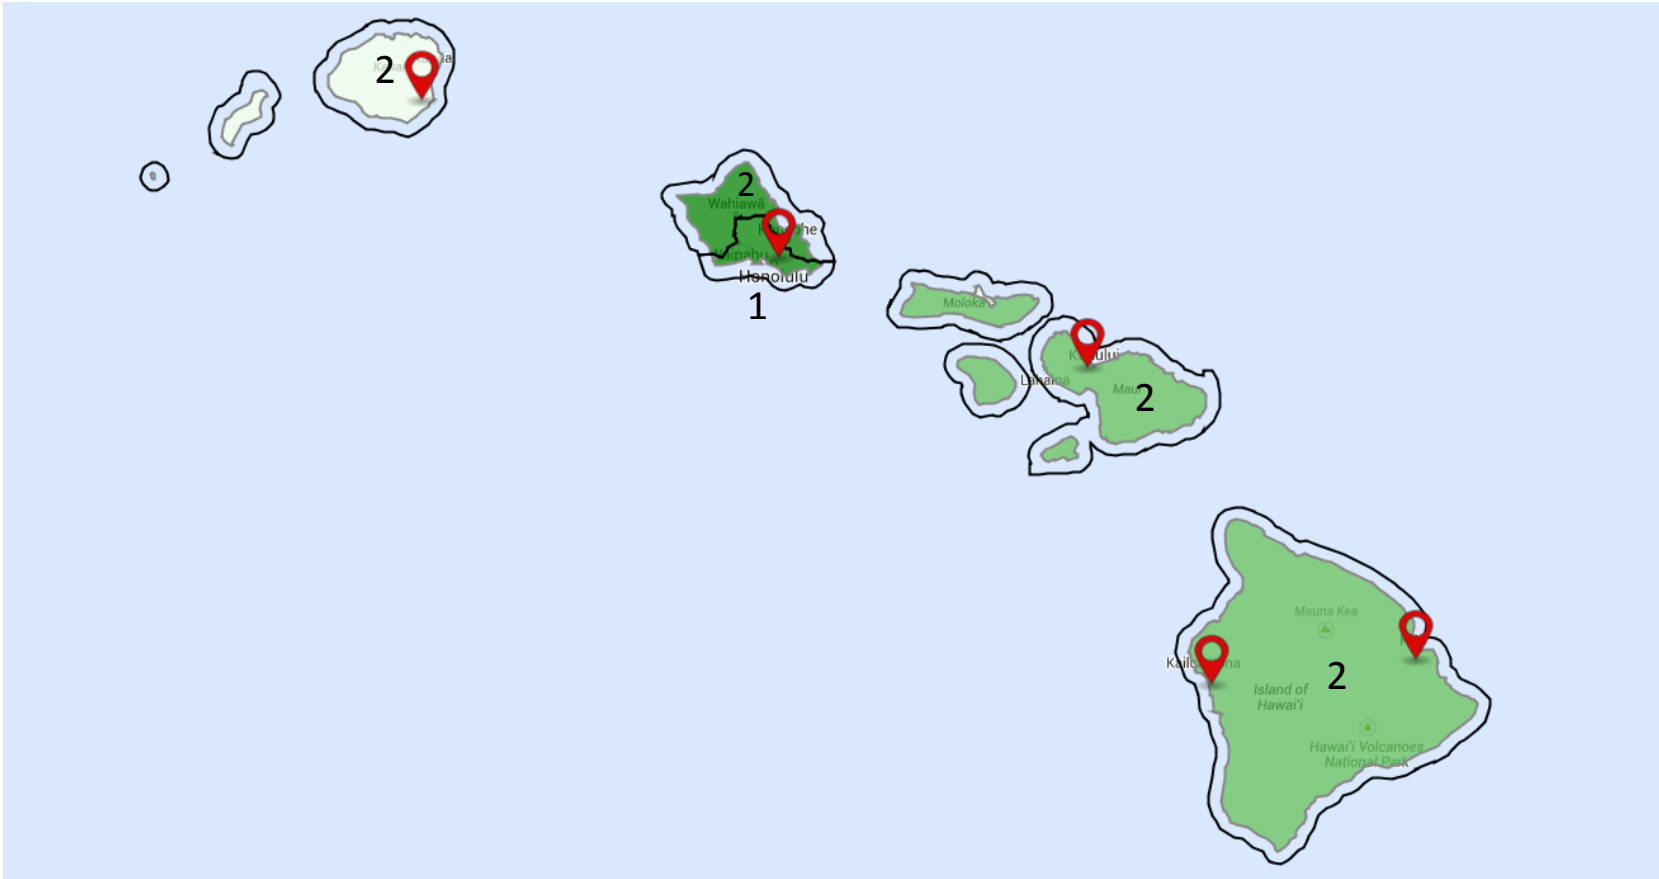

Hawaii Children's Justice Centers

NCA Membership Status, Congressional Districts, Child (Under Age 18) Population by County

Congressional District

National Children's Alliance Membership Status

 Accredited Member

Child Population by County, Age 0 to 17	
	≤ 25,000
	≤ 50,000
	> 50,000

HAWAII STATE CHAPTER OF CHILDREN'S JUSTICE CENTERS