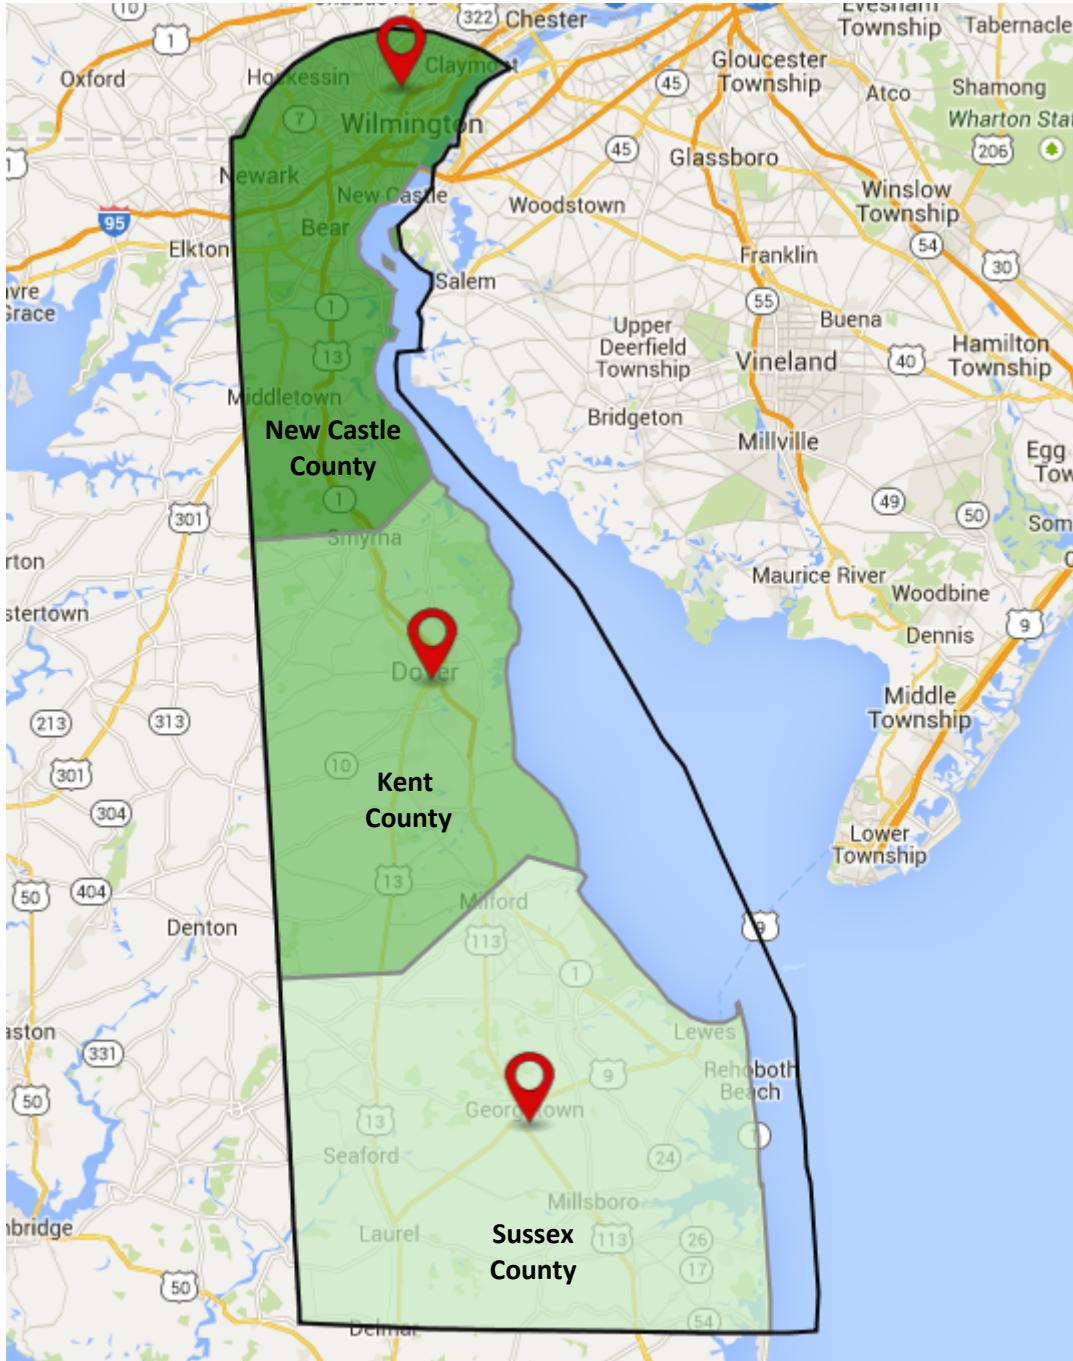

Delaware Children's Advocacy Centers

CAC Locations by NCA Membership Status & Child (Under Age 18) Population by County

NCA Accredited Member

Child Population - Ages 0 to 17 (2010 Census by County)

-  New Castle County - 125,079
-  Kent County - 40,379
-  Sussex County - 40,307