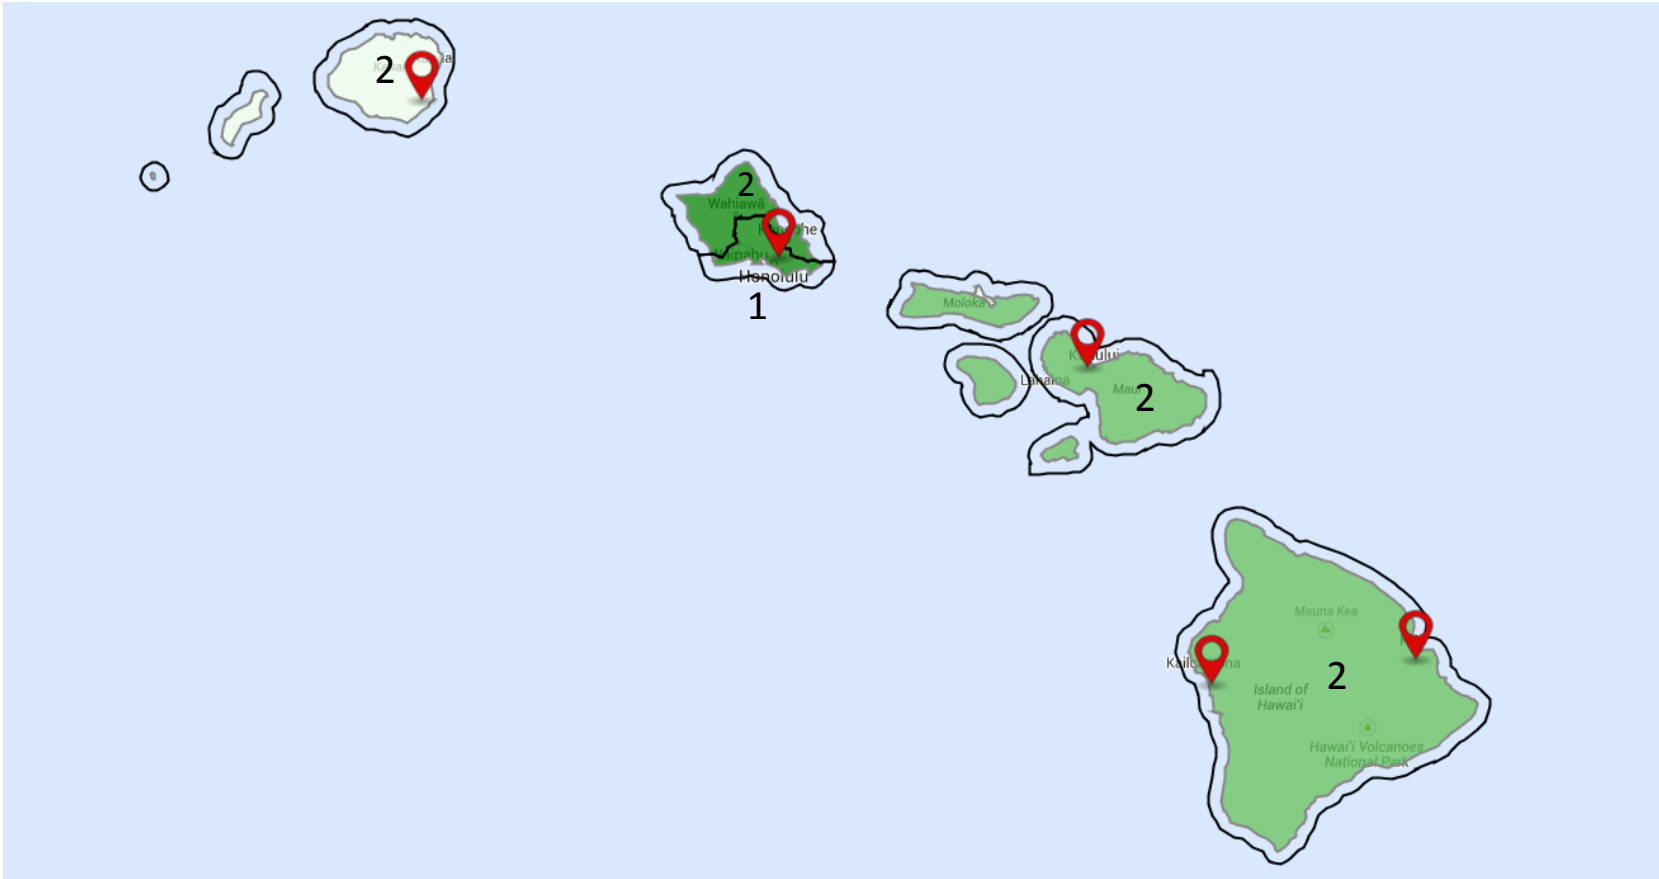

Hawaii Children's Justice Centers

NCA Membership Status, Congressional Districts, Child (Under Age 18) Population by County

Congressional District

National Children's Alliance Membership Status

 Accredited Member

Child Population by County, Age 0 to 17	
	<= 25,000
	<= 50,000
	> 50,000

HAWAII STATE CHAPTER OF CHILDREN'S JUSTICE CENTERS