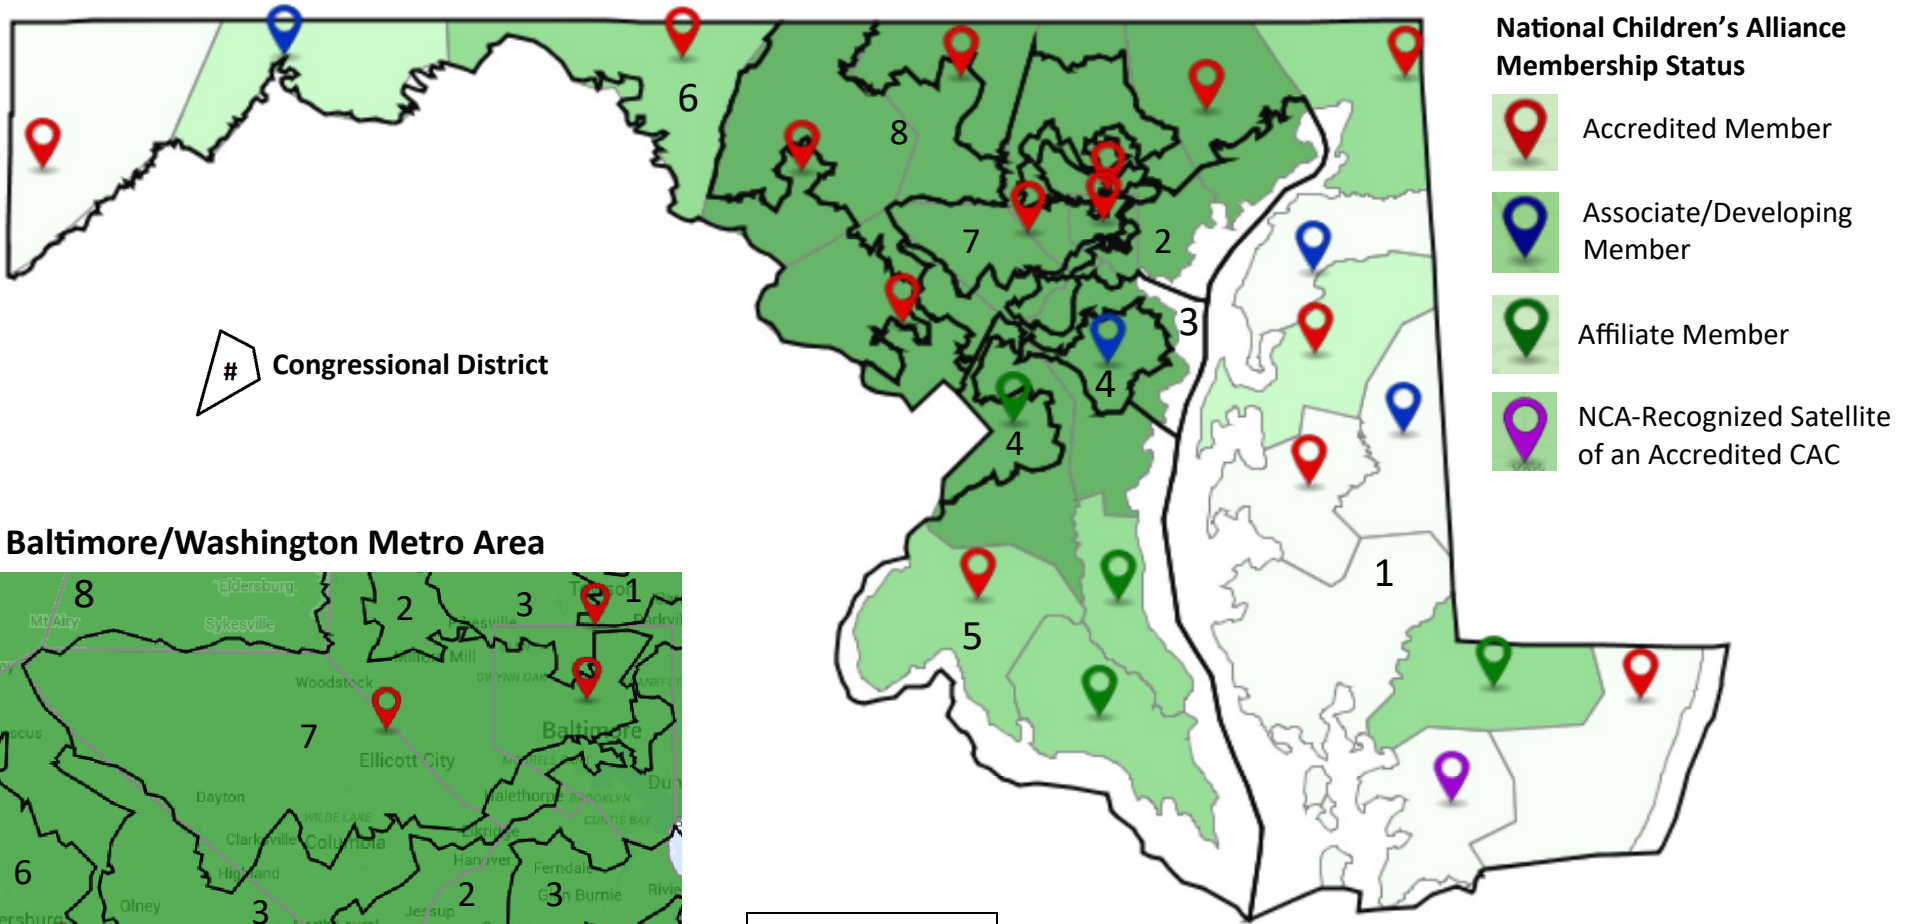

Maryland Children's Advocacy Centers

NCA Membership Status, Congressional Districts, Child (Under Age 18) Population by County

Baltimore/Washington Metro Area