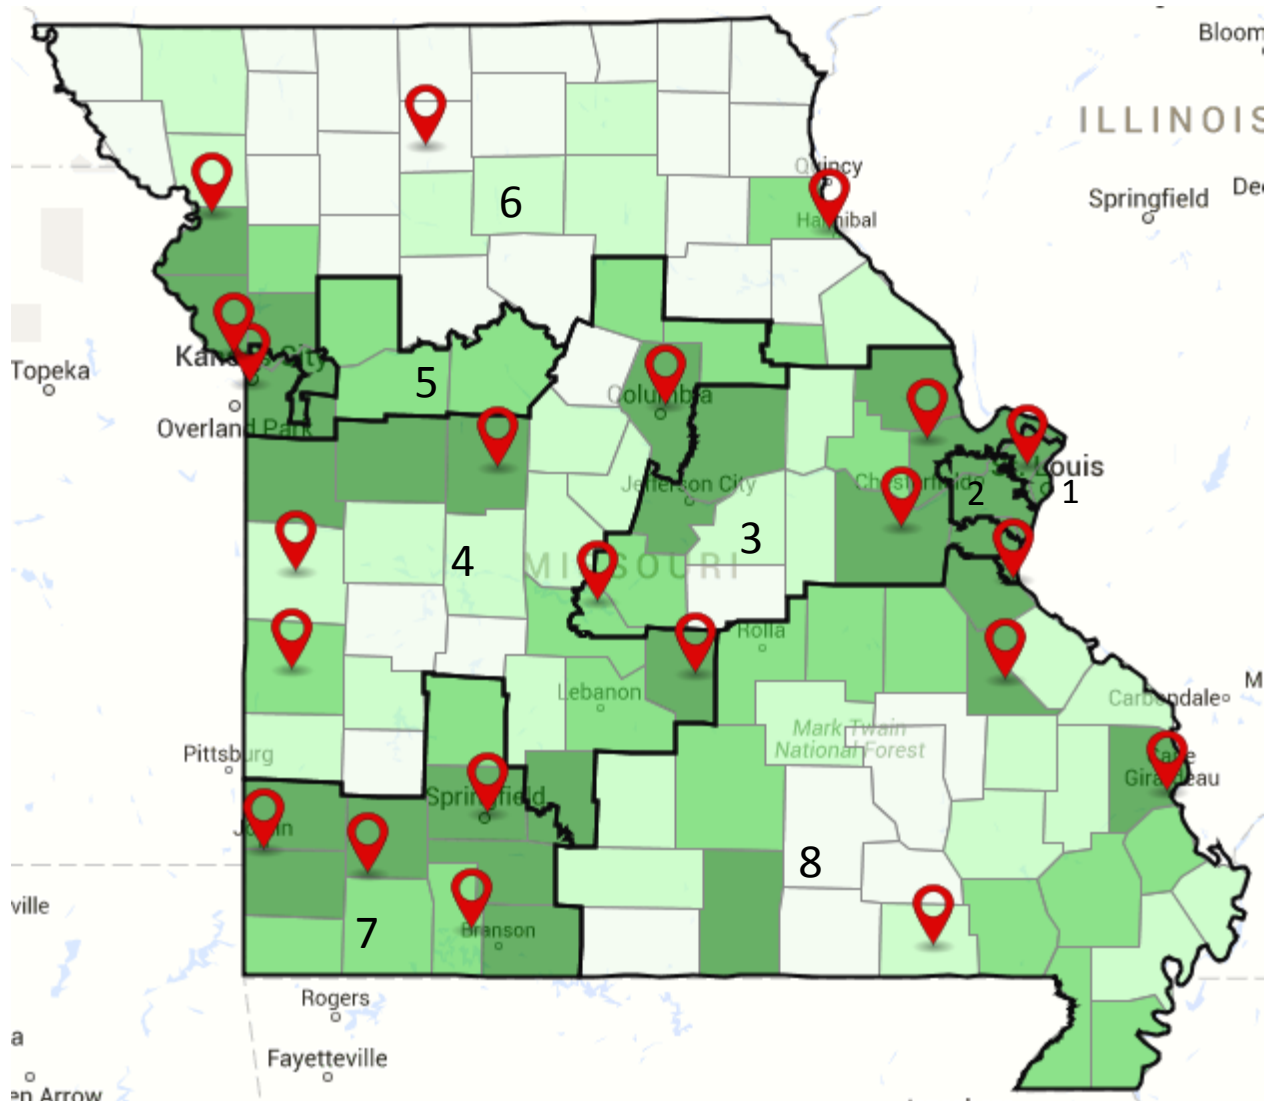

# Missouri Children's Advocacy Centers

NCA Membership Status, Congressional Districts, Child (Under Age 18) Population by County

## National Children's Alliance Membership Status

Accredited Member

Congressional District

Child Population by County, Age 0 to 17

Lightest green:  $\leq 2,500$

Light green:  $\leq 5,000$

Medium green:  $\leq 10,000$

Darkest green:  $> 10,000$

MISSOURI

**KIDSFIRST**

Ending Child Abuse Now

NATIONAL CHILDREN'S ALLIANCE®